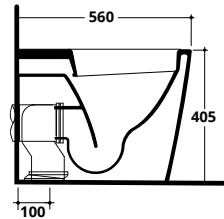

FUJI RIMLESS

CM 56X36

RISPARMIO IDRICO 3 L
WATER SAVING 3 L

Per i WC rimless si consiglia di ridurre la pressione dell'acqua e la quantità dei litri di scarico come indicato
For rimless WC pans it is recommended to reduce the water pressure and the flush volume (litres of water) as indicated

FUJI

WC RIMLESS filo-muro scarico pavimento/parete
RIMLESS BTW WC floor-wall trap

COD. **FU001**

COD.	KG	PREZZO
FU001	28	€ 295,00
CTWC	0,35	€ 19,00
RIDFLU	0,02	€ 14,00

Curva tecnica
Pipe fitting

COD. **CTWC**

Riduttore di flusso
WC flow reducer

COD. **RIDFLU**

FUJI

Bidet monoforo con troppopieno
One tap hole bidet with overflow

COD. **FU003**

COD.	KG	PREZZO
FU003	23	€ 295,00

FUJI - COPRI WC

Copri wc slim soft-close con sgancio rapido
Quick release slim soft-close seat cover

COD. **FU007**
€ 123,00

Piletta di scarico click-clack con tappo in ceramica universale
Click-clack waste mechanism with universal ceramic cover

GLOSS WHITE COD. **CCNEW**
€ 50,00

Fissaggi in plastica per WC e bidet
Plastic brackets for BTW WC - bidet

COD. **FIX01**
€ 7,00