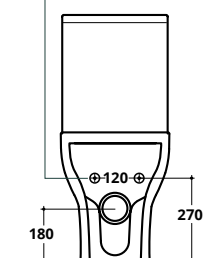

★ Entrata acqua
Inlet water

● Carico acqua
cassetta
Cistern inlet
water