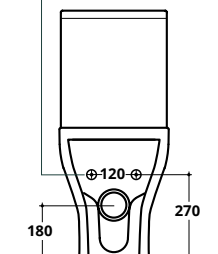

✦ Entrata acqua
Inlet water

● Carico acqua
cassetta
Cistern inlet
water