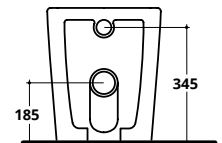

Curva tecnica
Pipe fitting

COD. **CTWC**

Riduttore di flusso
WC flow reducer

COD. **RIDFLU**