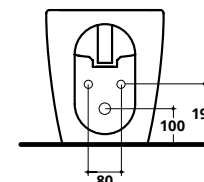

COD.	KG	PREZZO
40372R	19	€ 450,00