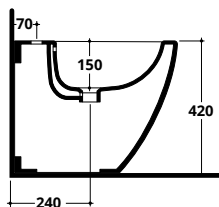

COD.	KG	PREZZO
40372R	19	€ 450,00