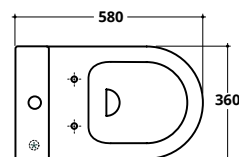

Cassetta monoblocco
Close-coupled cistern

COD. **CV015**

Meccanismo
Mechanism

COD. **30090**

COD.	KG	PREZZO
CV014	34	€ 245,00
CV015	10	€ 56,00
30090	0,7	€ 38,00
CTWC	0,35	€ 19,00

Curva tecnica
Pipe fitting

COD. **CTWC**