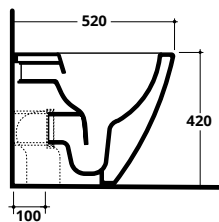

COD.	KG	PREZZO
40374R	24,5	€ 450,00
CTWC	0,35	€ 19,00
RIDFLU	0,02	€ 14,00