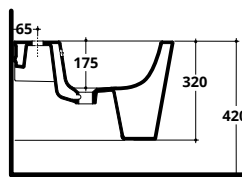

COD.	KG	PREZZO
TA004	24	€ 295,00