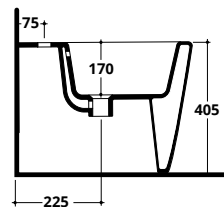

FUJI RIMLESS

CM 56X36

RISPARMIO IDRICO 3 L
WATER SAVING 3 L

Per i WC rimless si consiglia di ridurre la pressione dell'acqua e la quantità dei litri di scarico come indicato
For rimless WC pans it is recommended to reduce the water pressure and the flush volume (litres of water) as indicated

FUJI

WC RIMLESS filo-muro scarico pavimento/parete
RIMLESS BTW WC floor-wall trap

COD. **FU001**

COD.	KG	PREZZO
FU001	28	€ 295,00
CTWC	0,35	€ 19,00
RIDFLU	0,02	€ 14,00

Curva tecnica
Pipe fitting

COD. **CTWC**

Riduttore di flusso
WC flow reducer

COD. **RIDFLU**

FUJI

Bidet monoforo con troppopieno
One tap hole bidet with overflow

COD. **FU003**

COD.	KG	PREZZO
FU003	23	€ 295,00

FUJI - COPRI WC

Copri wc slim soft-close con sgancio rapido
Quick release slim soft-close seat cover

COD. **FU007**
€ 123,00

Piletta di scarico click-clack con tappo in ceramica universale
Click-clack waste mechanism with universal ceramic cover

GLOSS WHITE COD. **CCNEW**
€ 50,00

Fissaggi in plastica per WC e bidet
Plastic brackets for BTW WC - bidet

COD. **FIX01**
€ 7,00