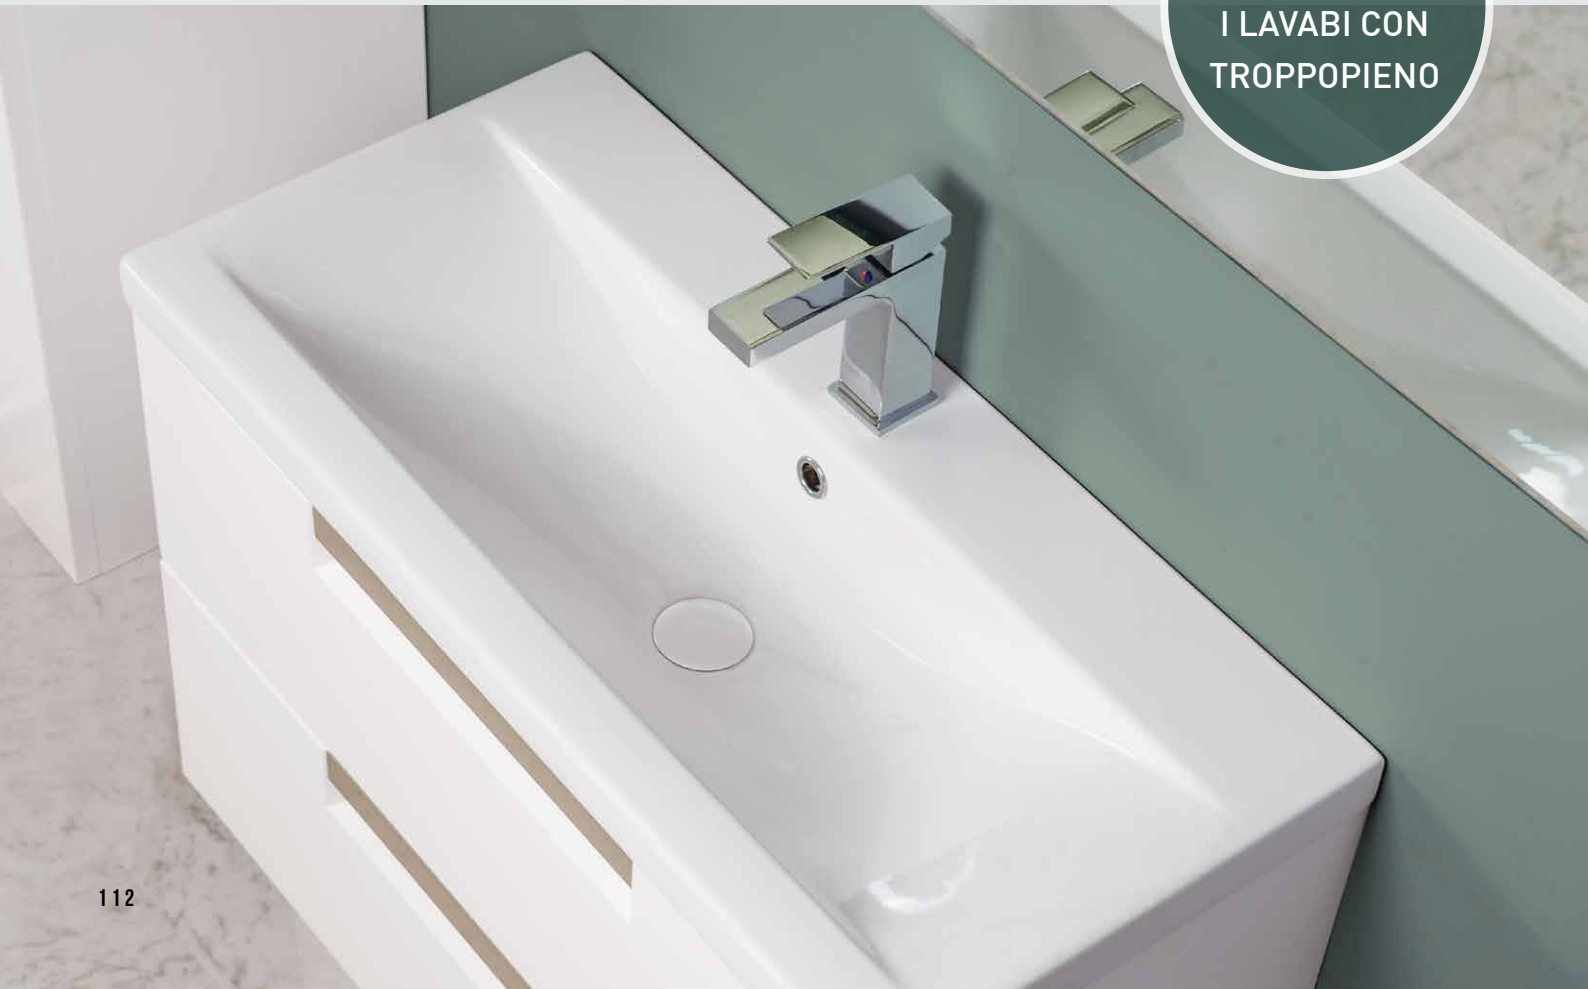

COMPATIBILE
CON TUTTI
I LAVABI CON
TROPPOPIENO