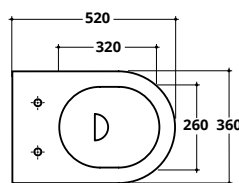

COD.	KG	PREZZO
40374R	24,5	€ 450,00
CTWC	0,35	€ 19,00
RIDFLU	0,02	€ 14,00