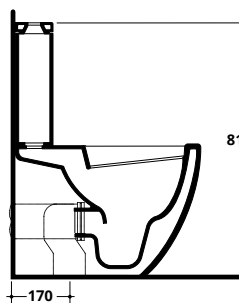

Cassetta monoblocco
Close-coupled cistern

COD. **CV015**

Meccanismo
Mechanism

COD. **30090**

COD.	KG	PREZZO
CV014	34	€ 245,00
CV015	10	€ 56,00
30090	0,7	€ 38,00
CTWC	0,35	€ 19,00

Curva tecnica
Pipe fitting

COD. **CTWC**