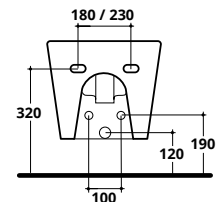

COD.	KG	PREZZO
TA004	24	€ 295,00