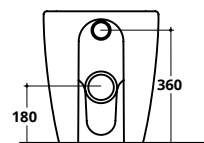

Curva tecnica
Pipe fitting

COD. CTWC

Riduttore di flusso
WC flow reducer

COD. RIDFLU