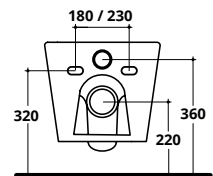

Riduttore di flusso
WC flow reducer
COD. RIDFLU