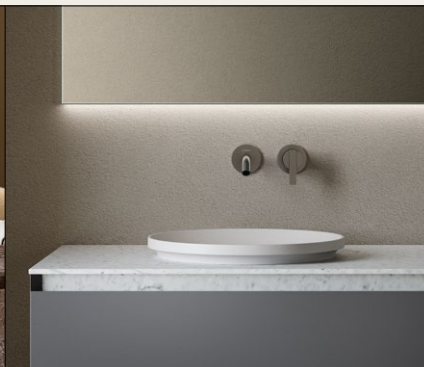

Arc40:
Top mounted washbasin available in Solidsurface, Marble or UHS Colour Coating.

ø40 H10
Solidsurface 5,7kg | Marble 9,1kg

Arc41:
Semi-inset washbasin available in Solidsurface, Marble or UHS Colour Coating.

ø40 H10 (4)
Solidsurface 3,1kg | Marble 6,5kg

Arc88:
Freestanding washbasin available in Solidsurface, Marble or UHS Colour Coating

ø42 H88
Solidsurface 33,5kg | Marble 134,5kg