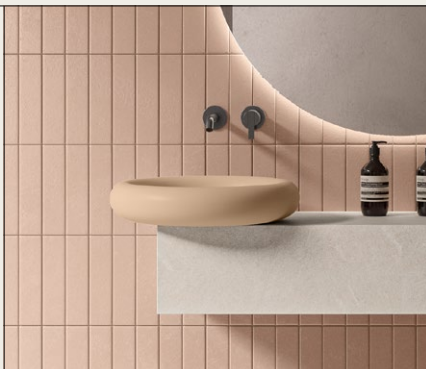

Ease48:
Round top mounted washbasin. Available in
Solidsurface, Marble or UHS Colour Coating.

ø48 H10
Solidsurface 15,3kg | Marble 27kg