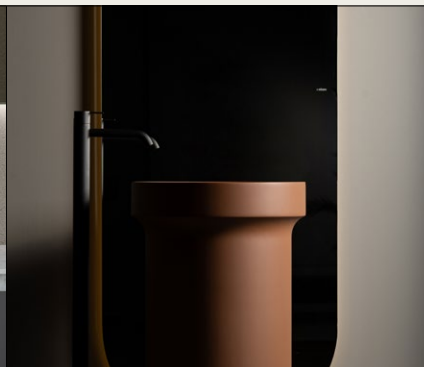

Arc40:
Top mounted washbasin available in Solidsurface, Marble or UHS Colour Coating.

ø40 H10
Solidsurface 5,7kg | Marble 9,1kg

Arc41:
Semi-inset washbasin available in Solidsurface, Marble or UHS Colour Coating.

ø40 H10 (4)
Solidsurface 3,1kg | Marble 6,5kg

Arc88:
Freestanding washbasin available in Solidsurface, Marble or UHS Colour Coating

ø42 H88
Solidsurface 33,5kg | Marble 134,5kg