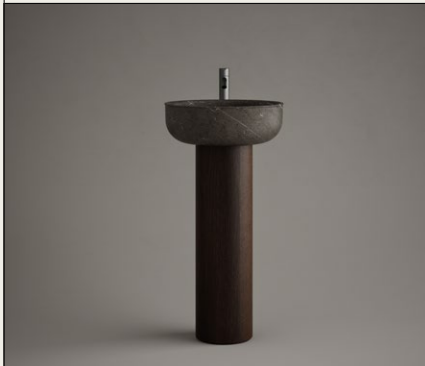

Prime88:
Freestanding washbasin. Column available in Marble or Wild Oak S3. Washbasin available in Marble, Matt Solidsurface or UHS colour coating.
ø45 H88
Column 3,1kg - 43,1kg | Washbasin 6kg - 18,5kg

Facett40:
Wall mounted washbasin in Solidsurface or UHS Colour Coating with optional Solidsurface drain cover.

40 W20 H12
Solidsurface 7,2kg

Facett50:
Wall mounted washbasin in Solidsurface or UHS Colour Coating with optional Solidsurface drain cover.

50 W25 H25
Solidsurface 17,5kg