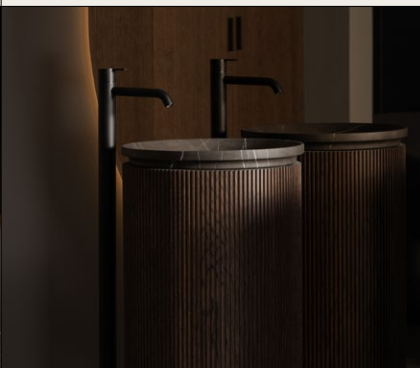

L55 W38 H50

Grate88:
Freestanding washbasin available in Marble.

ø40 H88
Marble 190kg

Grate88:
Column available in Wild Oak S3. Washbasin available
in Marble, Solidsurface or UHS colour coating.

ø40 H88
Column 9,7kg | Washbasin 3,1-6,5kg