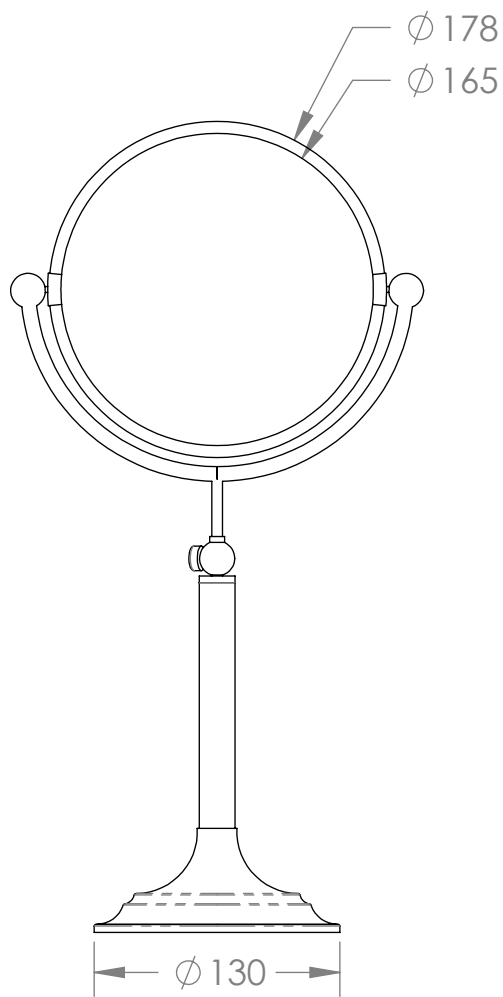

Tall Freestanding Mirror

2-140

SCALE: 1:4

THE STERLINGHAM CO. LTD.

MANUFACTURED FROM BRASS