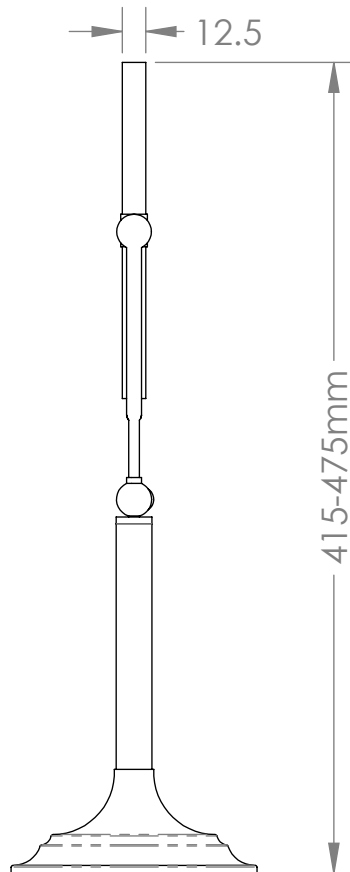

Tall Freestanding Mirror

2-140

SCALE: 1:4

THE STERLINGHAM CO. LTD.

MANUFACTURED FROM BRASS