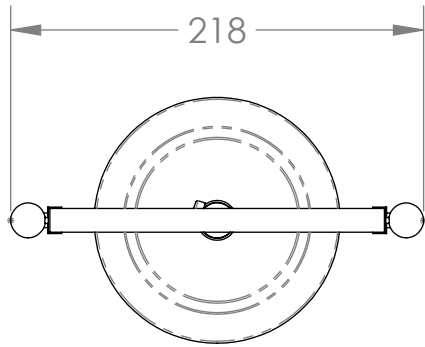

Tall Freestanding Mirror

2-140

SCALE: 1:4

THE STERLINGHAM CO. LTD.

MANUFACTURED FROM BRASS