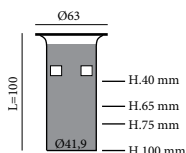

- Válvula universal ajustable para lavabo en ABS con apertura click-clack en acabado Cromo brillo. Apta para rebosadero.

- Universal, adjustable ABS valve for washbasin with click-clack opening, finished in shiny chrome. Suitable for overflow.