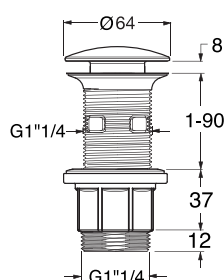

- Válvula universal ajustable para lavabo en ABS con apertura click-clack en acabado Cromo brillo. Apta para rebosadero.

- Universal, adjustable ABS valve for washbasin with click-clack opening, finished in shiny chrome. Suitable for overflow.