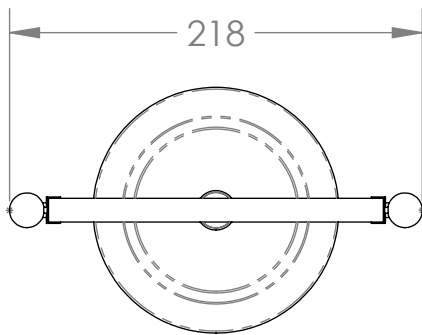

Short Freestanding Mirror

2-145

SCALE: 1:4

THE STERLINGHAM CO. LTD.

MANUFACTURED FROM BRASS