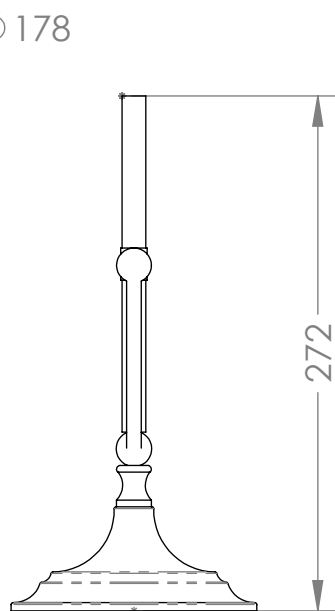

Short Freestanding Mirror

2-145

SCALE: 1:4

THE STERLINGHAM CO. LTD.

MANUFACTURED FROM BRASS