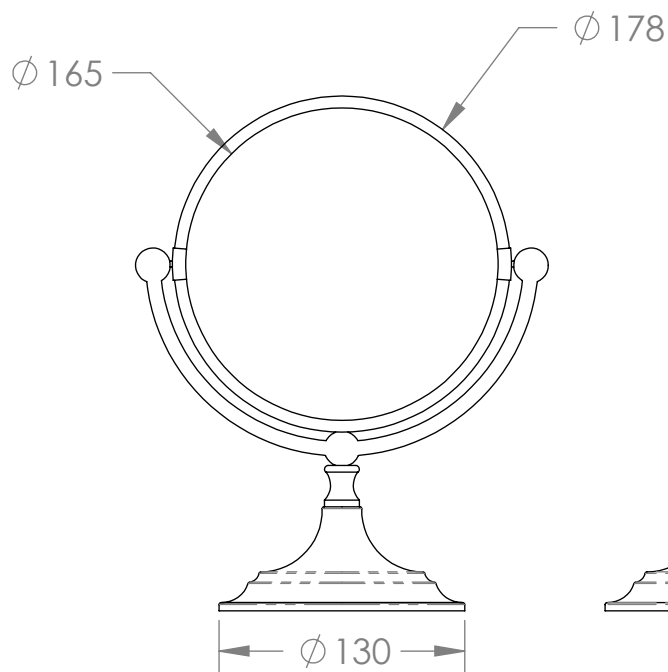

Short Freestanding Mirror

2-145

SCALE: 1:4

THE STERLINGHAM CO. LTD.

MANUFACTURED FROM BRASS